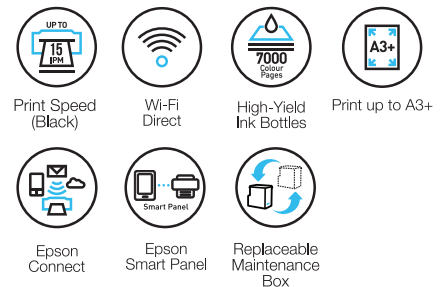

THE ALL-NEW A3 PRINTER WITH BIG CAPABILITIES.

Small in size, but with big capabilities. With a high-capacity integrated ink tank and a reliably durable PrecisionCore printhead, the L11050 is built for high-volume printing. Easy access to the pick-up roller from the front, and to the maintenance box from the back helps reduce overall repair downtime. The L11050 is also compatible with 003 inks, and can print up to 4,500 black pages and 7,000 colour pages. All these perks add up to a compact size that would fit comfortably in small office spaces. L11050 enables mobile printing wirelessly using the Epson Smart Panel. You can download the Epson Smart Panel app on your mobile device to enjoy an intuitive control centre that enables you to set up, streamline the print head cleaning process and monitor your printer effortlessly.

ENGINEERED FOR good

High Productivity and Quality Printing

Boost output with fast and affordable A4 printing at up to 15 ipm and A3 printing at up to 5.5 ipm, with improved print quality that produces distinct fine lines and characters.