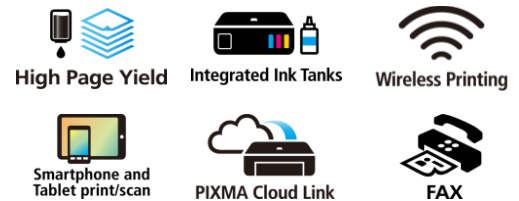

PIXMA G4411

SMART, PRODUCTIVE WI-FI 4-IN-ONE FOR LOW COST PRINTING

Powerful, productive and cost effective Wi-Fi printer with copy, scan and fax functions, refillable ink tanks for very high page yields, easy smart device and cloud connectivity and 20 sheet ADF.

- Enjoy incredible page yields with refillable ink tanks
- Print high quality documents and vivid borderless photos
- Easy Wi-Fi print and scan from multiple devices
- Compact, reliable 4-In-One - ideal for offices
- Versatile and productive with 20 page ADF