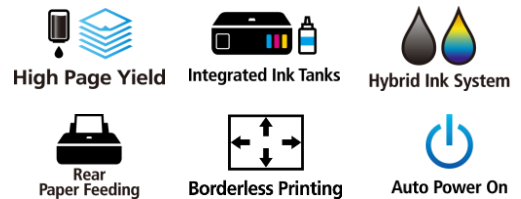

PRODUCT RANGE

PIXMA G4410

PIXMA G3410

PIXMA G2410

PIXMA G1410