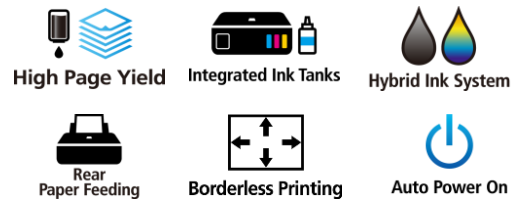

PIXMA G2410

COMPACT HIGH YIELD PRINT, COPY AND SCAN

Efficient and versatile, this multi-functional printer boasts high yield ink bottles for low cost, high quality document and photo printing, copying and scanning. Ideal for home or office.

- Enjoy incredible page yields with refillable ink tanks
- Print high quality documents and vivid borderless photos
- Reliable print, copy and scan - ideal for home or office
- Easy to use with simple USB connectivity and 1.2" LCD
- Create and print photos in new ways with My Image Garden