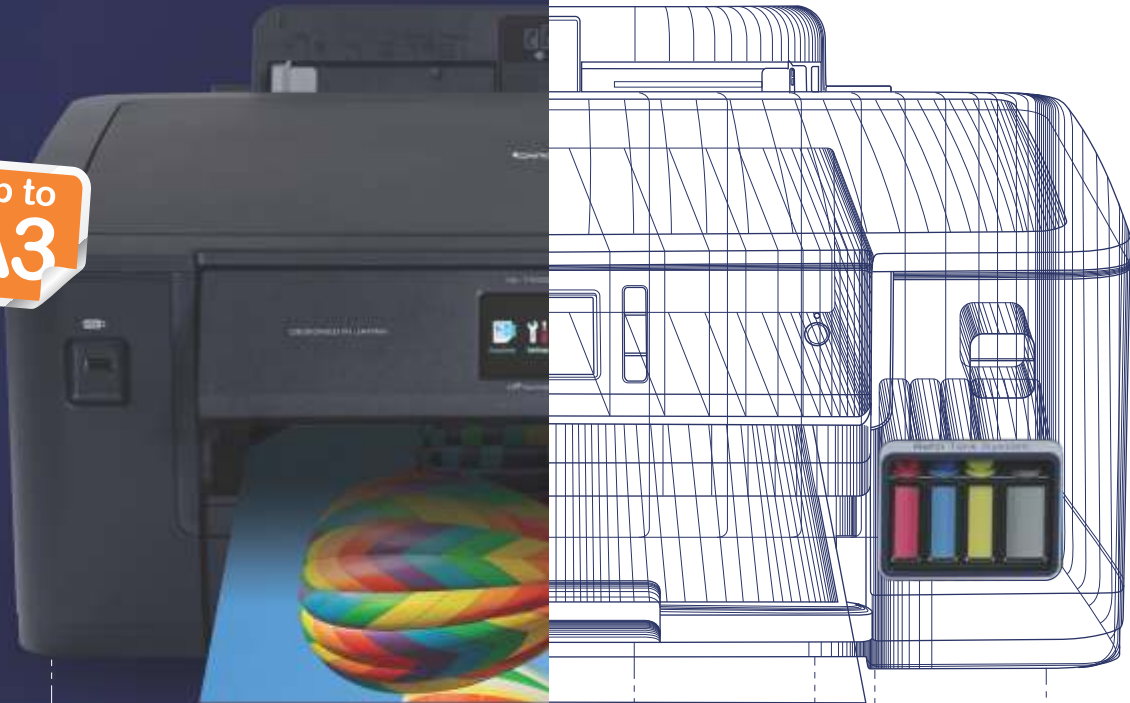

HL-T4000DW
A3 Ink Tank Printer

brother
at your side

Efficiency Engineered

up to
A3