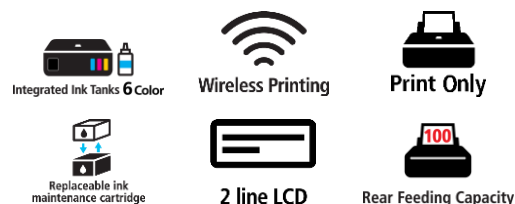

PRODUCT RANGE

PIXMA G640
PIXMA G540
PIXMA G3460
PIXMA G2460
PIXMA G1420

Canon

Live for the story_

* Page yield is the estimated value based on Canon individual test method using the ISO/IEC 29103 chart and continuous printing simulation with the replacement after initial setup.